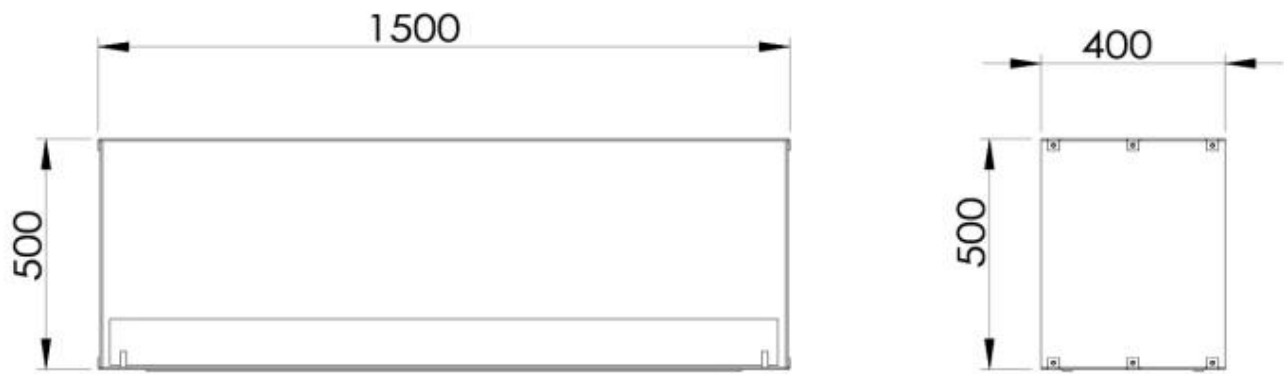

Foco Two 1500 - Automatic Burner