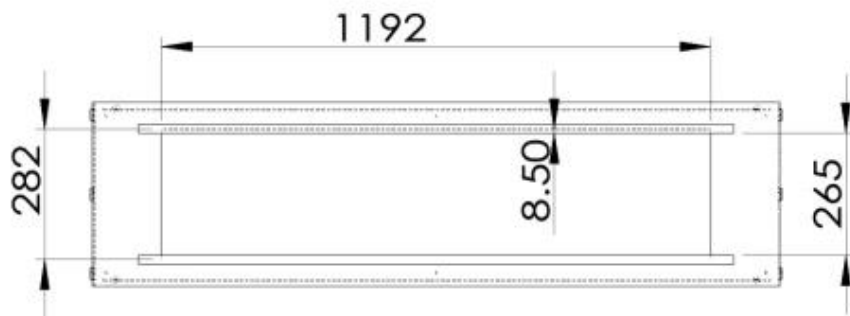

Foco Two 1500 - Automatic Burner