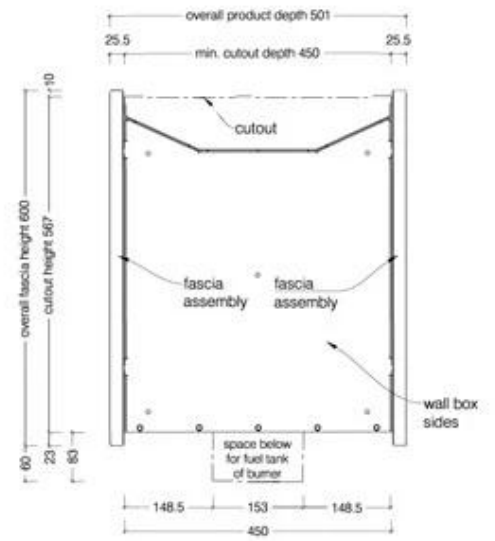

Apariencia

Material	Acero inoxidable
Color	Negro
Forma	Rectangular
Vidrio incluido	No

Tipo

Montaje	Chimenea bioetanol empotrada 2 caras
Productor	Icon Fires
Uso	Interior
Garantía	2 años

Medidas

Largo/Ancho	135 cm
Altura	60 cm
Profundidad	45 cm
Peso	43,3 kg

Top View

Front View

ICON FIRES

Side View

1350 Double Sided Firebox for 1100 Slimline Burner

© This drawing is copyright and remains the property of Signi Fires. It may not be retained, copied or used without written consent.